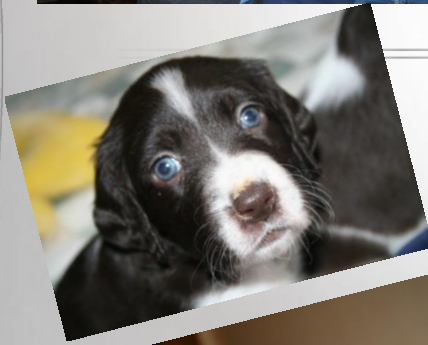

## Mustain's Allerbeste Freundin Sadi von Annalise (Sadie) aka "Moose"

Allerbeste Freundin means "the very best of all the best female friends" in German! Sadi was the first born pup and was called "Moose" because of the markings on her back – that looked like a moose head. Sadi now lives in Nebraska with her family and her big brother Buddy.